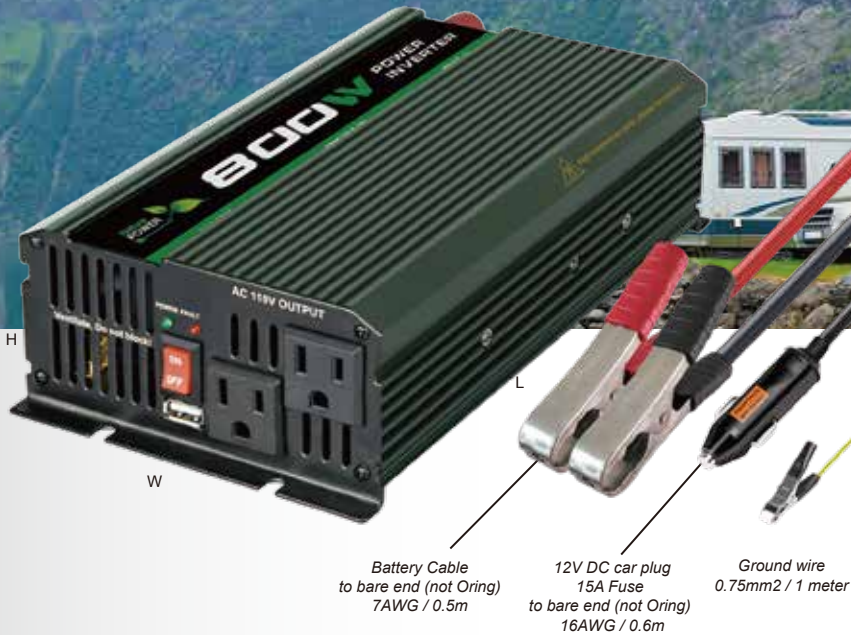

NATURE POWER 800 WATT POWER INVERTER

Features

Convert battery power to household AC power

- 2 x AC Outlets and USB Charger Allow You to Run Multiple Devices at The Same Time
- Runs Home Appliance, TVs , Power Tools and More
- 800 Watts Continuous Output, 1600 Watts Surge
- Comes With Battery Connect Cables
- Compact Size

SPECIFICATIONS

AC OUTPUT

Power: 800W (Continuous), 1600W(Peak)

Voltage: 110±10% Vac

Frequency: 60±3 Hz

Waveform: Modified sinewave

AC Outlet: 2 x 3Prong AC outlet

DC OUTPUT

USB: 1 x 5V/2.1A

DC INPUT

Voltage (nominal): 12.8-13.2Vdc

Operation Range: 11.0-15.0Vdc

Material: ABS, Stell, Aluminum

PROTECTION:

Input Undervoltage Warning: 10.2-10.8Vdc

Input Undervoltage Shutdown: 9.2-9.8Vdc

Input Overvoltage Shutdown: 15-16Vdc

Overload Shutdown: Yes

Output Short circuit Protection: Yes

Over Temperature Shutdown: Yes

SHIPPING DETAILS

Item Number: 37800

UPC Code: 839290003329

Original: China