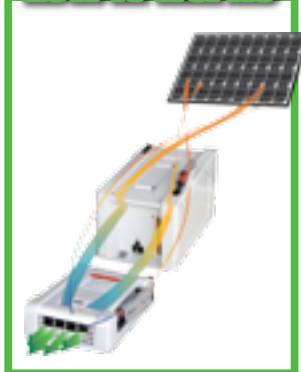

How it works

Specifications

Inverter		AC Charger	
Maximum Power:	1800 Watts	Maximum Current:	5 Amps
Output Voltage:	120 Volts AC	Output Voltage:	
AC receptades:	4	Charge:	14.8 Vdc
Output wavform:	Modified Sine Wave	Float:	13.5 Vdc
Peak Efficiency:	90%	Recharge:	12.6 Vdc
		Charging Type:	Four-Stage (bulk, absorption, float with timer)
Solar Panel		Battery	
Type:	Monocrystalline	Type:	Deep Cycle, Sealed Lead Acid
Maximum Power:	40 Watts	Battery Capacity:	12V, 60Ah
Maximum Current:	2.8 Amps		
Open Circuit Voltage:	21.5 DC		
Regulatory approvals: CSA C22.2 no 107.3 – UL 1778			

Shipping Details

Ships in 2 boxes	
Item Number 1:	40400
Item Number 2:	40400-2
UPC Code 1:	793573918369
UPC Code 2:	793573918376
Country of Origin:	China
Shipping Dimensions 1:	19.75x16.25x18.75 "
Shipping Dimensions 2:	33x19.5x4.0 "
Shipping Weight:	83.8 lbs
Master Dimensions 1:	20x16.75x19"
Master Dimensions 2:	33.5x20x4.5"
Master Weight:	85
Master Pack (each):	1
HS Code:	8504.40.95.40
NMFC:	177010
Fright Class:	70